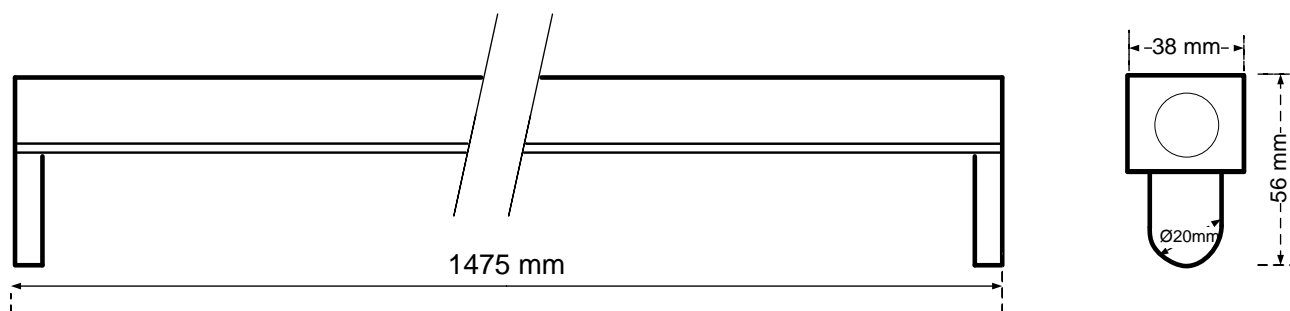

805-216

General Information

Order Code	805-216
Product Description	CYFELCO B T5 1X35 DALI
Application	Offices, shops, educational and public centres, etc.
Installation	Ceiling Surface Mounted Luminaire
Luminaire type	Slim Line Batten for T5 Lamps
Light Source	T5 Fluorescent Tube
Number of light sources	1 pc (not included)
Gear	Vossloh-Schwabe DALI Electronic Ballast (HF)
Dimming	Dimmable
Standards	2014/30/EU Electromagnetic Compatibility Directive 2014/35/EU Low Voltage Directive
CE mark	Yes
Warranty	X years

Electrical Data

Lamp Power	35 W
Input voltage	220-240 V
Input Frequency	50-60 Hz
Protection class	Class I

Mechanical Characteristics

Housing Material	Sheet steel 0,5mm
Surface Finish	White powder coating (RAL 9003)
Ingress protection code	IP 20 [Finger-protected]
Mechanical impact protection code	IK03
Dimensions LxWxH	1475x38x56mm

Logistics

Packing	1 pc per resistant carton
Net weight	xx kg
Gross weight	xx kg
Volume	Xx m ³

Dimensional Drawing

ELMASCO INDUSTRIES S.A.

Head Office : 44 K. Palama, 14343 N. Chalkidona, Athens, Greece

Production Plant : Ag. Adrianos, 21100 Nafplio, Greece